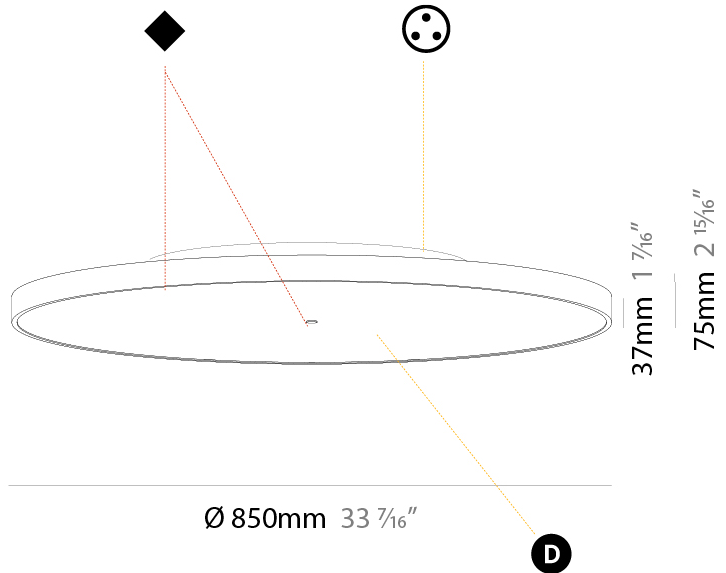

GENERAL

Series: Sign Diva
Subseries: Sign Diva
Partner: Prolicht
Division: Architectural
Installation: Surface
Product Type: Ceiling Surface
Mounting Location: Ceiling
Light Distribution: Direct / Indirect

PHYSICAL

Shape: Round
Diameter (mm): 850
Diameter (in): 33 7/16
Height (mm): 75
Height (in): 2 15/16
Weight (kg): 12.906
Weight (lbs): 28.453

Diffuser: Direct - PMMA - Opal/Micro-Prism/Sparkling Secret/Vintage Industrial with Shine Ring / Indirect - White/Yellow/Orange/Red/Blue/Green

Fixture Finish: SSR / BKV / CWI / CRY / HAB / UFT / ITA / RUA / FTG / MYG / LOD / PUS / FRO / FUP / KIA / POP / BLS / SPG / MEY / GOH / CHC / COM / ABZ / JAG / OBR / MOS / ROR

Fixture Material: PMMA / Extruded Aluminum / Steel

ELECTRICAL

Lamp Type: LED (Zhaga Standard)
Input Wattage (W): 96.8
Total Output Wattage (W): 76.8
Dimming: Tri-Mode (Non-Dimming and Phase Dimming (120Vac only) and 0-10V Dimming)
Driver Included: Yes
Driver Location: Integrated
Driver Type: Constant Current - Universal
Driver Class: Class 2
Input Voltage (V): 120 - 277
Constant Current (MA): 600

LED

Color Temperature (*K): 3000 / 3500 / 4000
Max. Delivered Lumen (lm): 11160 / 11388 / 11620
CRI: >90 CRI
Lamp Life (hrs): 50000

OPTICAL

RATINGS AND CERTIFICATIONS

Certified By: Certified for North American Standards
IP rating: IP20

PROJECT
TYPE
SPECIFIER
QUANTITY
DATE